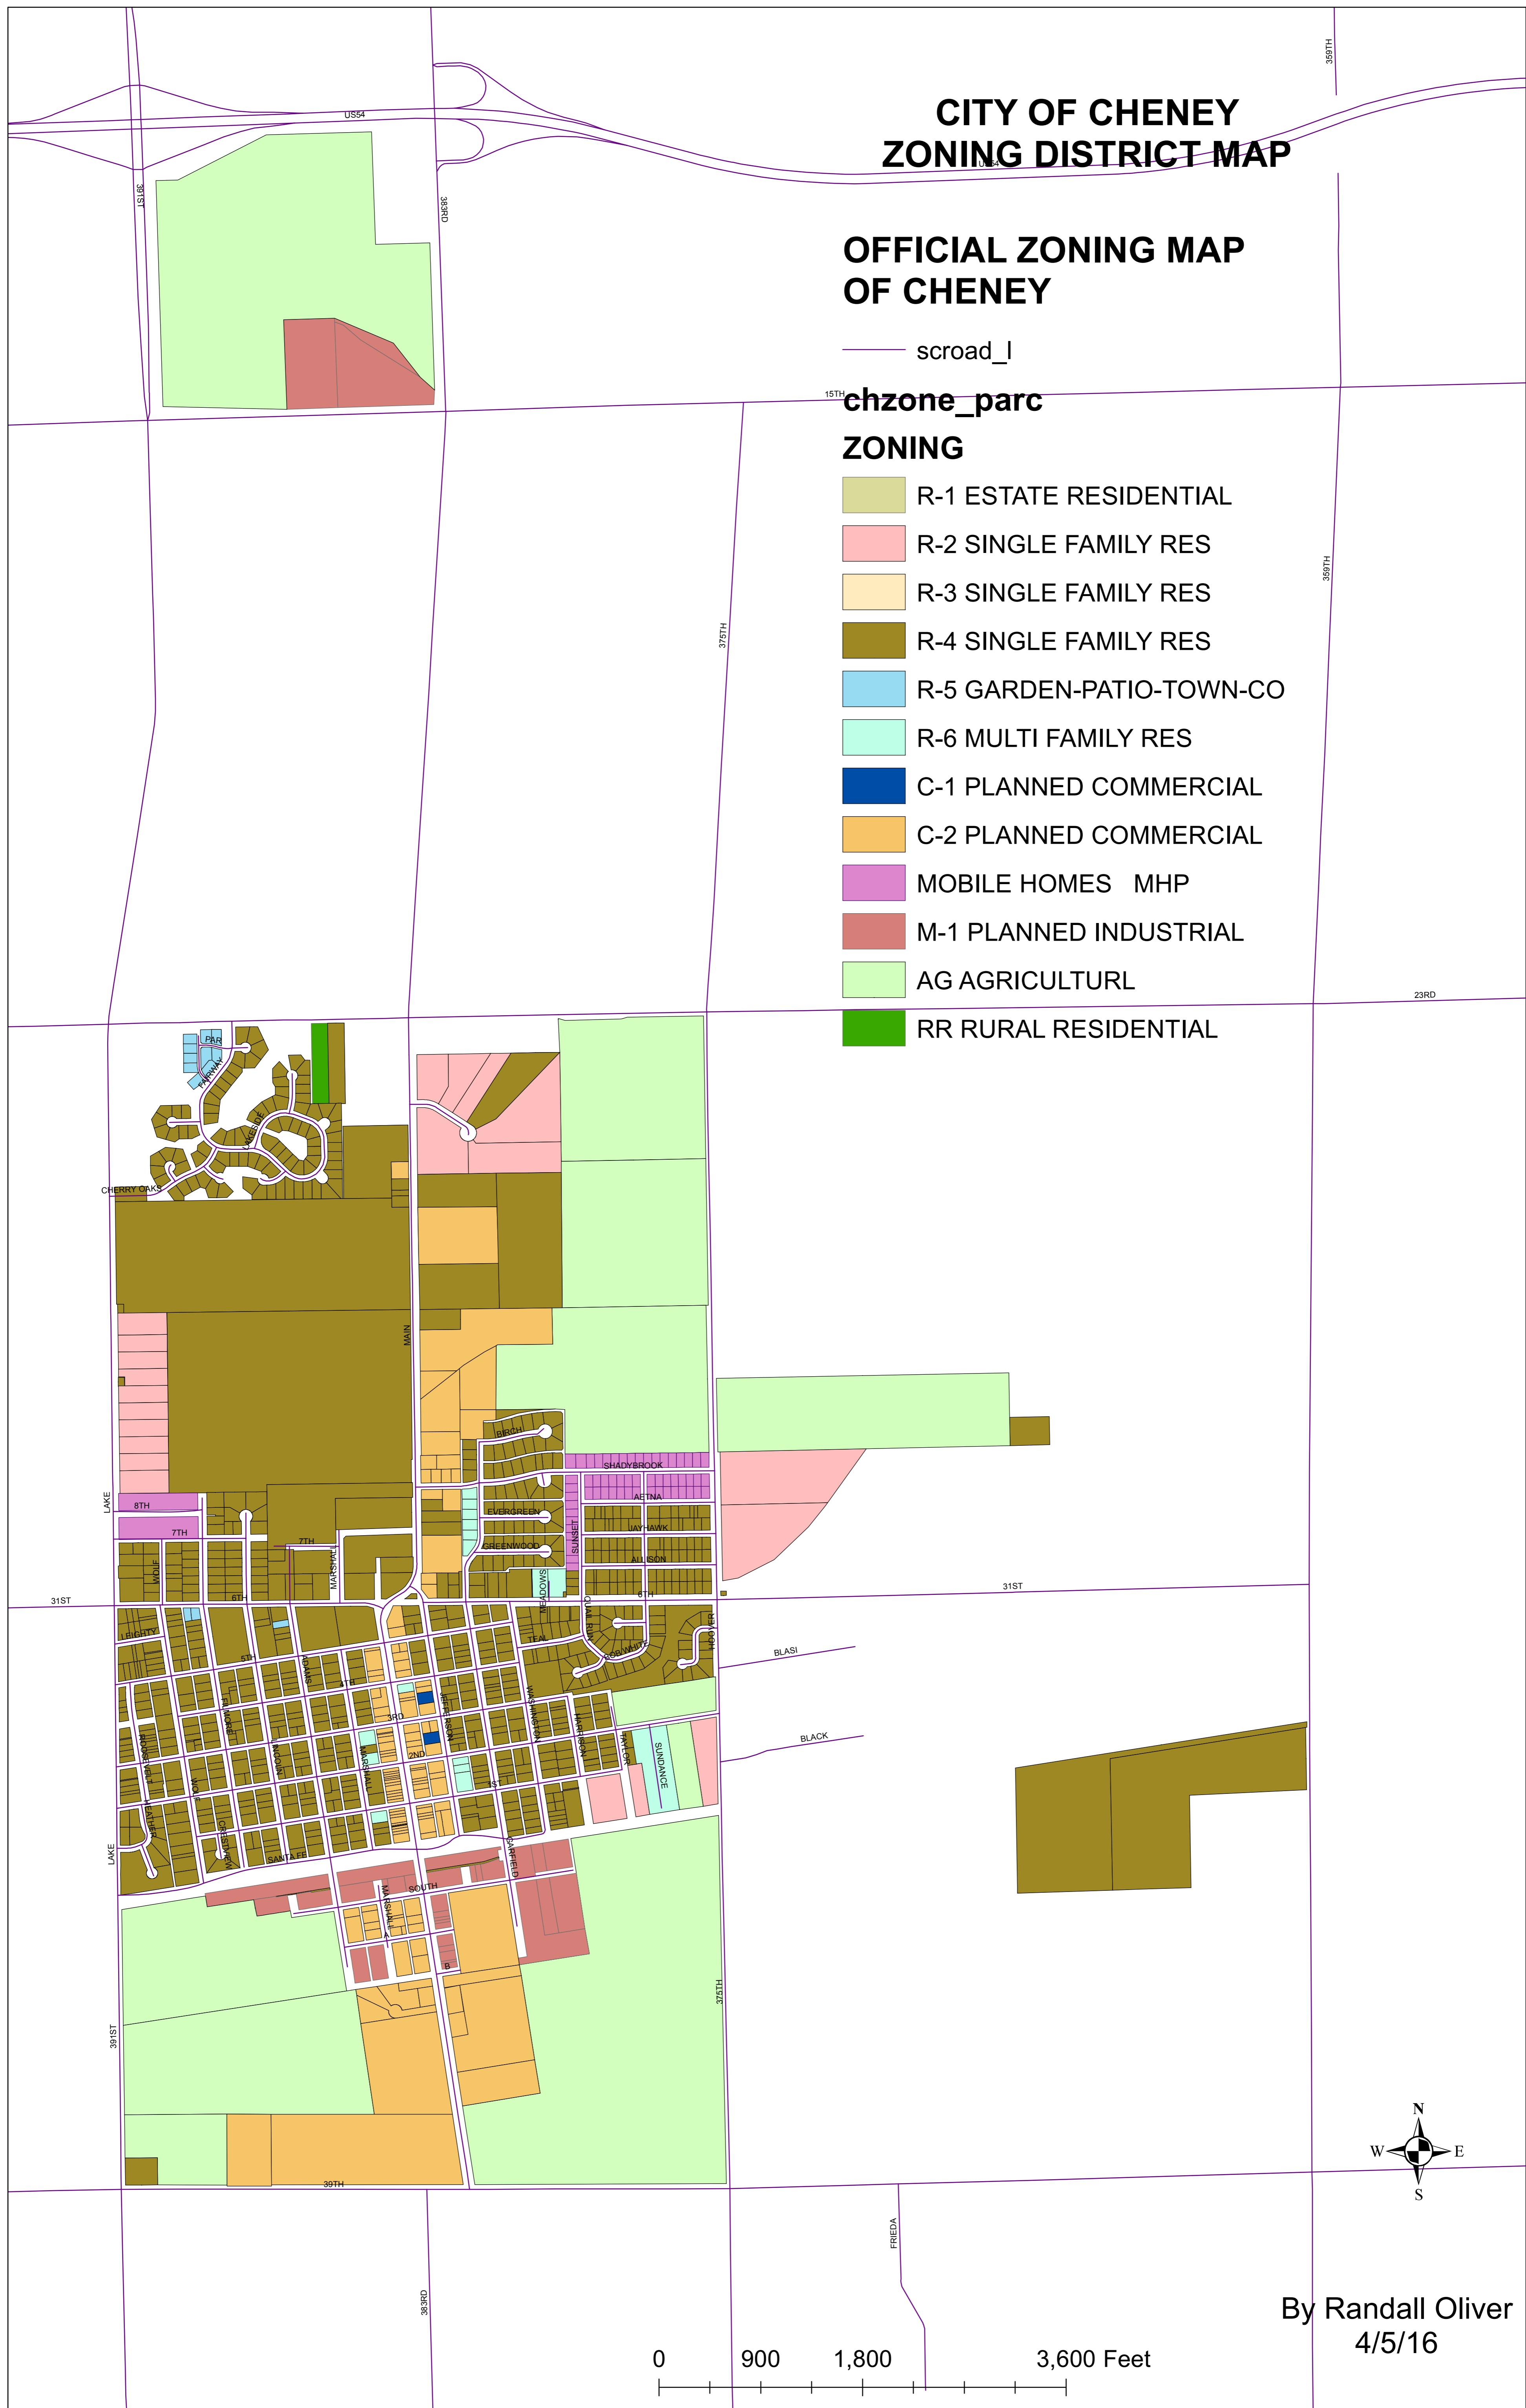

CITY OF CHENEY ZONING DISTRICT MAP

OFFICIAL ZONING MAP OF CHENEY

— scroad_l

15TH chzone_parc

ZONING

- R-1 ESTATE RESIDENTIAL
- R-2 SINGLE FAMILY RES
- R-3 SINGLE FAMILY RES
- R-4 SINGLE FAMILY RES
- R-5 GARDEN-PATIO-TOWN-CO
- R-6 MULTI FAMILY RES
- C-1 PLANNED COMMERCIAL
- C-2 PLANNED COMMERCIAL
- MOBILE HOMES MHP
- M-1 PLANNED INDUSTRIAL
- AG AGRICULTURL
- RR RURAL RESIDENTIAL